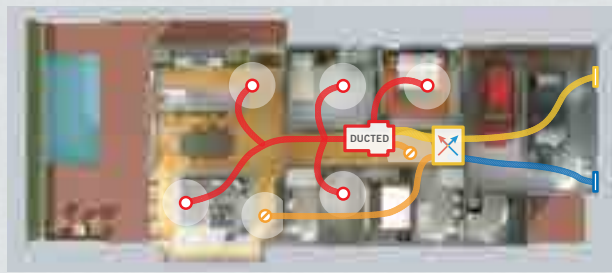

🌀 Extracts air   🟠 Supplies fresh tempered air   ☒ Lossnay heat recovery unit

12.5kW Ducted Bundle

VL-220CZGV-E and PEAD-RP125JAA

From
$11,500_{+GST}
Installed price

14kW Ducted Bundle

VL-220CZGV-E and PEAD-RP140JAA

From
$12,500_{+GST}
Installed price

Balanced Pressure Heat Recovery Ventilation combined with energy efficient air conditioning creates an unbeatable whole home solution for fresh tempered air and stale air extraction, resulting in year round comfort for you and your family.

- ☒ Heating and Cooling
- ☒ Fresh Outdoor Filtered Air
- ☒ Heat Recovery
- ☒ Humidity Managed
- ☒ Energy Efficient

Book your free in-home consultation today! 0800 161 162